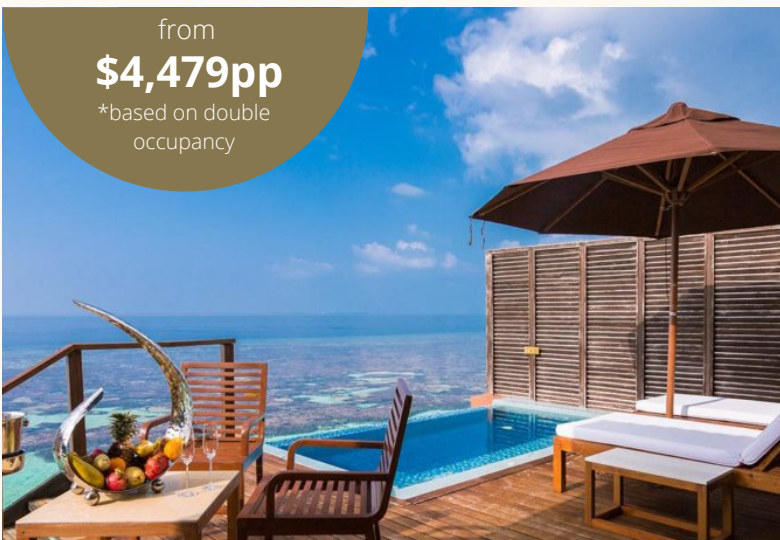

### Dubai Expo Vacation

6 nights accommodation, breakfast daily, airport transfers, half-day Old Dubai tour, multi-day Dubai Expo admission with orientation tour

from \$4,889pp

\*based on double occupancy

### Enchanting Kenya

2 nights Nairobi, 2 nights Amboseli, 2 nights Samburu, 2 nights Masai Mara, transfers, meals while on safari and scheduled flights between parks.

from \$4,479pp

\*based on double occupancy

### Lily Beach Resort & Spa - Maldives Escape

6 nights accommodation, Deluxe Water Villa, meet & greet on arrival, round-trip Seaplane transfer from Male, 3 excursions, applicable taxes, meals and much more.

### Phuket Sandbox Vacation

7 nights accommodation including breakfast daily, airport/hotel transfers, Phi Phi & Bamboo Islands speedboat tour and a Phuket town and market tour.

from  
**\$2,099pp**

\*based on double  
occupancy